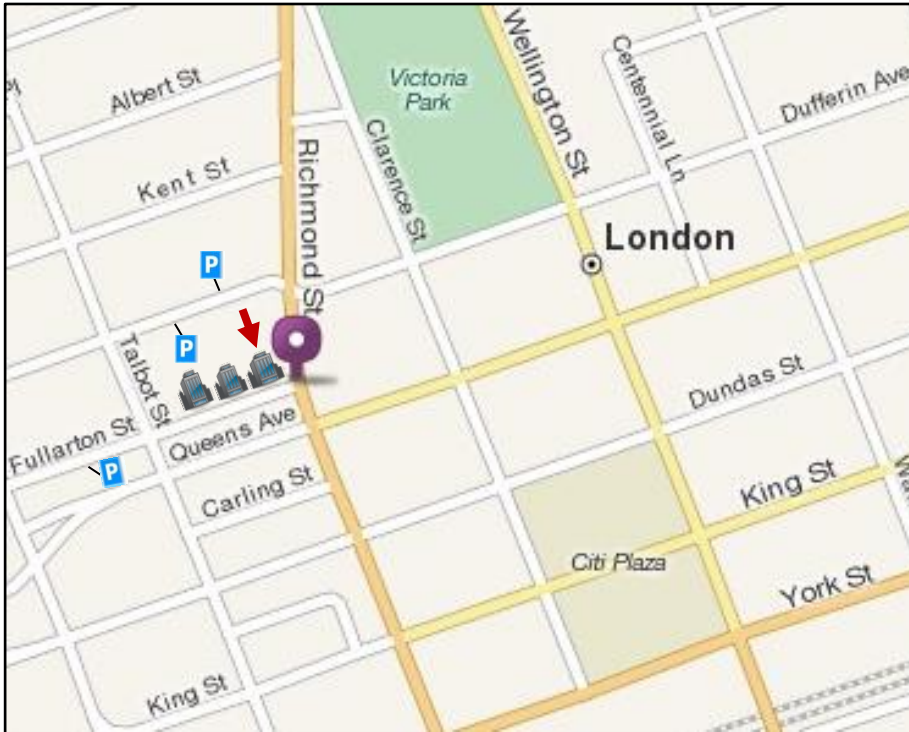

# OFFICE MAP MEETING LOCATION:

### Directions from 401 East:

(Toronto, Kitchener, Waterloo, Brantford)

- Take 401 West to London, take Exit #186 for Wellington Road (which turns into Wellington Street);
- ↑ Drive North to the Downtown Core;
- ↶ Turn LEFT (West) onto Dufferin Avenue;
- ↶ Turn LEFT (South) onto Richmond Street;
- Turn RIGHT (West) at Fullarton Street;
- 📍 Our office tower is directly on the corner of Richmond Street and Fullarton Street.

### Directions from 401 West:

(Windsor, Chatham)

- Take 401 East to London, take Exit #186 for Wellington Road (which turns into Wellington Street);
- ↑ Drive North to the Downtown Core;
- ↶ Turn LEFT (West) onto Dufferin Avenue;
- ↶ Turn LEFT (South) onto Richmond Street;
- Turn RIGHT (West) at Fullarton Street;
- 📍 Our office tower is directly on the corner of Richmond Street and Fullarton Street.

### Directions from London International Airport:

(London, Ontario)

- ↑ Take Oxford Street West;
- ↑ Drive West to the Downtown Core;
- ↶ Turn LEFT (South) onto Richmond Street;
- Turn RIGHT (West) at Fullarton Street;
- 📍 Our office tower is directly on the corner of Richmond Street and Fullarton Street.